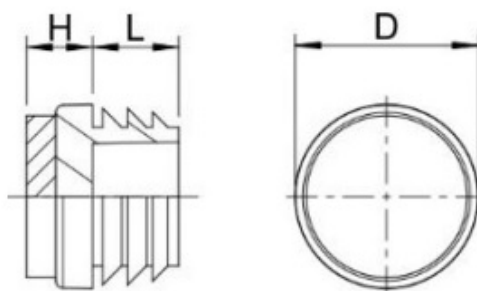

PRODUCT SHEET

Description:

Insert Glide For Round Tubes, Diam 20mm, PE, Black

Item number:

10.02.080-0

Units	Box	Carton	HS Code	Barcode
Pcs.	1	5000	3901908099	 5704866006880

D	H	L
14,0	4,0	9,3
15,0	4,0	9,6
19,0	4,1	11,0
20,0	4,0	12,0
22,0	4,0	11,8
25,0	5,0	11,8
30,0	5,0	14,0
35,0	5,0	14,3
40,0	5,0	11,7
42,0	5,0	11,5
50,0	5,2	16,0